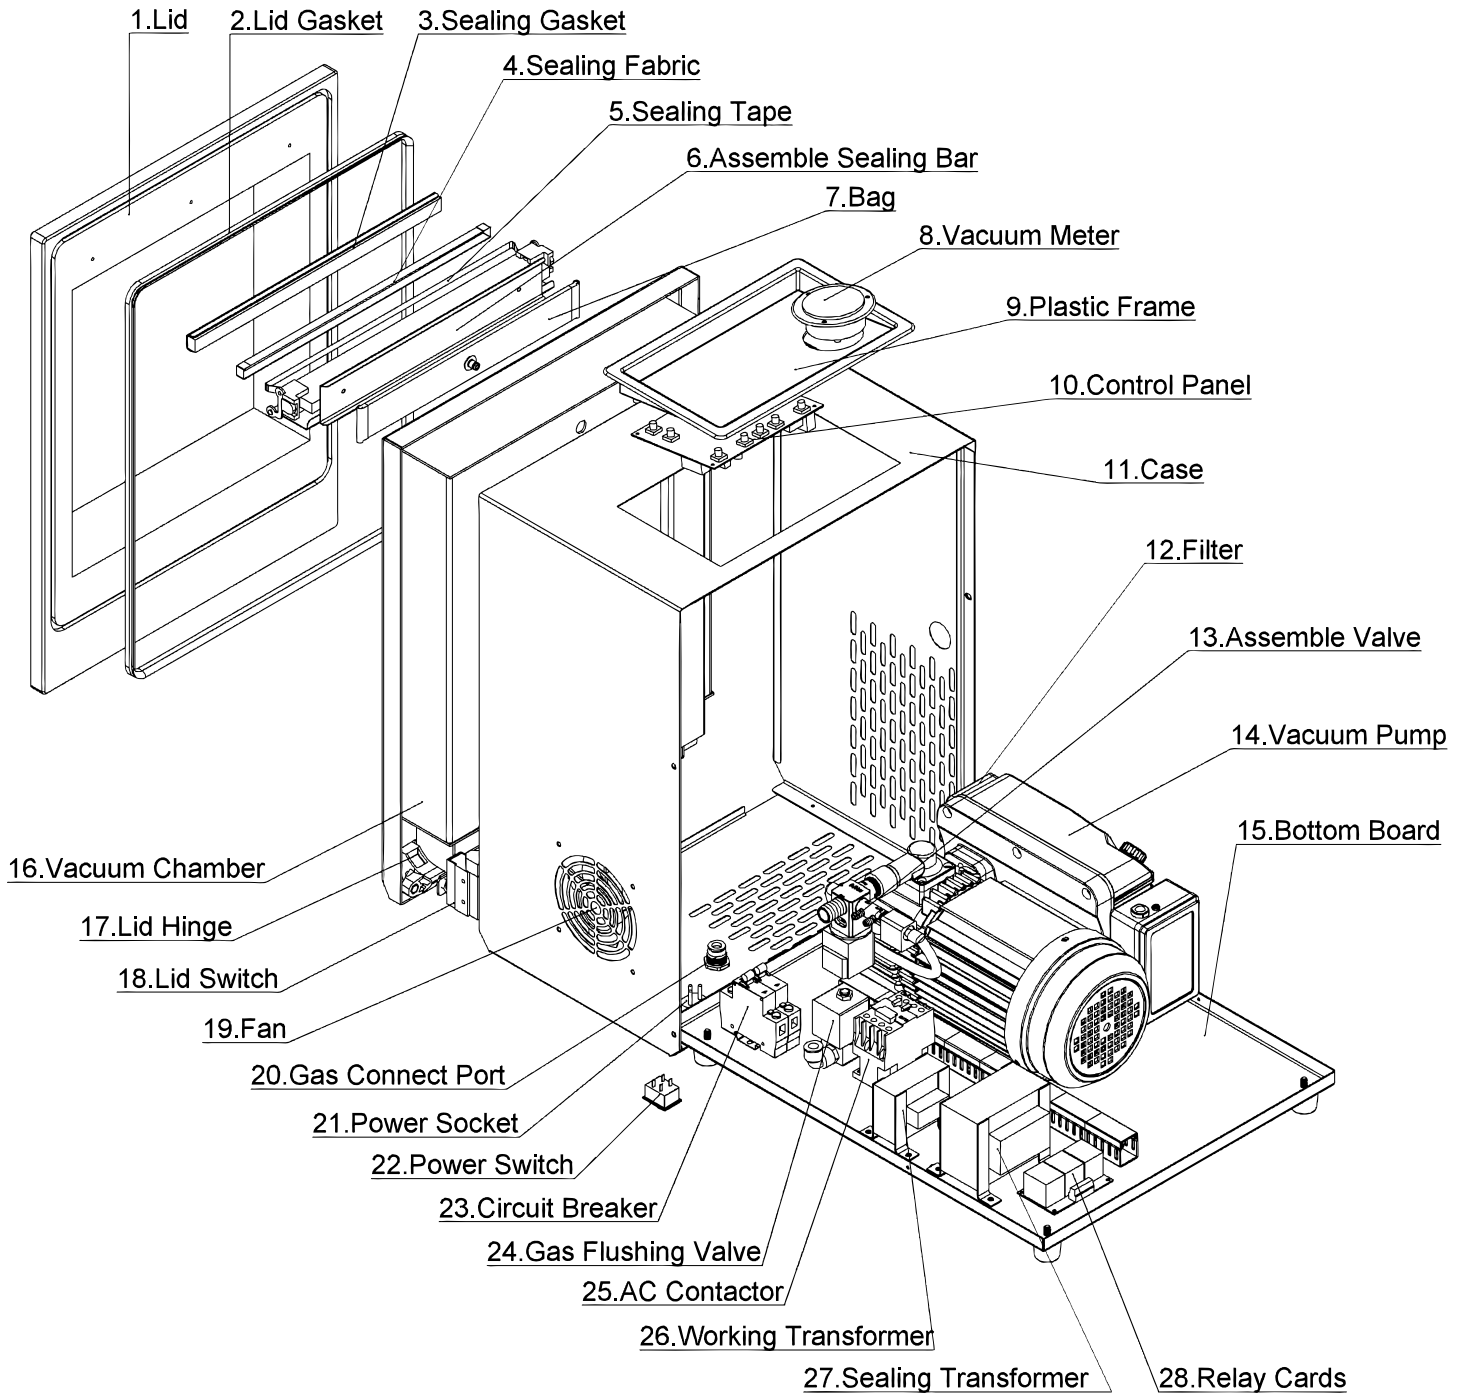

Parts Breakdown

Model VP-CN-0500 44594

Parts Breakdown

Model VP-CN-0500 44594

| Item No. | Description | Position | Item No. | Description | Position | Item No. | Description | Position |
|----------|-------------------------------------|----------|----------|----------------------------|----------|----------|-------------------------------|----------|
| 69953 | Lid for 44594 | 1 | 67590 | Control Panel for 44594 | 10 | 67599 | Power Switch for 44594 | 22 |
| 67582 | Lid Gasket for 44594 | 2 | 69957 | Filter for 44594 | 12 | 67600 | Gas Flushing Valve for 44594 | 23 |
| 69954 | Sealing Gasket for 44594 | 3 | 69958 | Assemble Valve for 44594 | 13 | 67601 | Circuit Breaker for 44594 | 24 |
| 67584 | Sealing Fabric (10M/Roll) for 44594 | 4 | 69959 | Vacuum Pump for 44594 | 14 | 69963 | Relay Cards for 44594 | 25 |
| 67585 | Sealing Tape per Meter for 44594 | 5 | 67594 | Lid Hinge for 44594 | 17 | 69961 | Working Transformer for 44594 | 26 |
| 69955 | Assemble Sealing Bar for 44594 | 6 | 67595 | Lid Switch for 44594 | 18 | 69962 | Sealing Transformer for 44594 | 27 |
| 69956 | Gas Bag for 44594 | 7 | 67596 | Fan for 44594 | 19 | 69964 | PP Plate for 44594 | 28 |
| 67588 | Vacuum Meter for 44594 | 8 | 67597 | Gas Connect Port for 44594 | 20 | | | |
| 67589 | Plastic Frame for 44594 | 9 | 67598 | Power Socket for 44594 | 21 | | | |